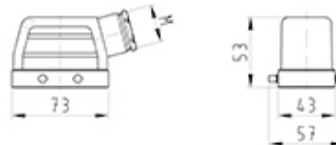

Datasheet

Item No. 70.350.1035.2

Hood BAS GOT GA 10 M20 50 A2

revos BASIC 500V size 10 hood with intermediate support M20, lateral cable entry, double locking lever

version .0

Item No.	70.350.1035.2
EAN	4015573598485
order unit	1 Piece(s)

Approvals

Technical data

General

ArticlePrice	udp_no_price
Nominal voltage	500
Housing material	Aluminium
Colour	Grey
Surface	With powder coating
Degree of protection (IP)	Other
UV resistant	Yes
Inflammability class of insulation material acc. with UL94	Other
Operating temperature range min.	-40 °C
Operating temperature range max.	120 °C

Model

DIN-size	10
Model	male
Locking mechanism	Double locking levers
Cable entry	Sideways
Type of cable	Intermediate support
With cable screw gland	No
Thread size M	20
Hinged lid	No
EMC-version	No

Drawings